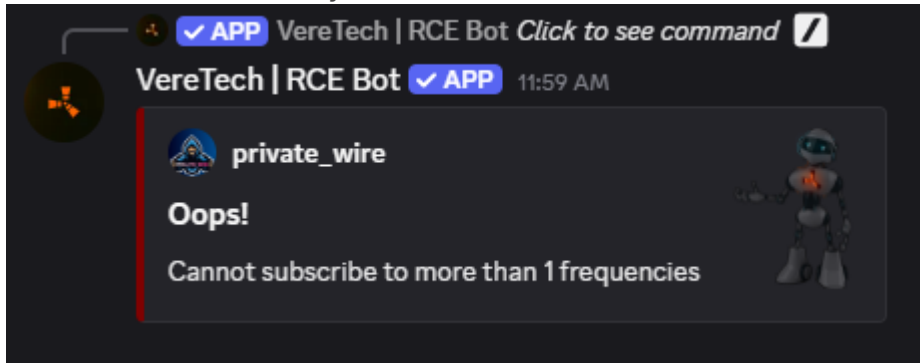

- When a player tries to subscribe to a new frequency when they have already reached their max, they will see: