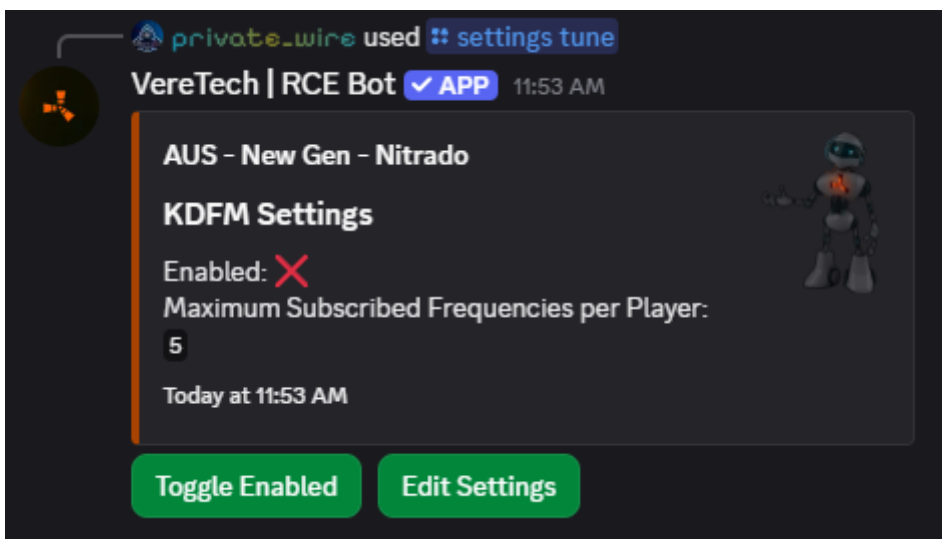

# Setting Up 96.9 KDFM

## Introduction

96.9 KDFM is a premium feature, designed to allow your players to subscribe to in-game frequencies and receive alerts into their Discord DM's when a frequency is triggered.

## Getting Started

By using `/settings tune` in your discord and selecting the gameserver to configure, you are presented with the following options:

- Enabled: Turn the feature on or off for your gameserver, by default this is off.
  - If this is disabled, players will receive the following message when they try to use: