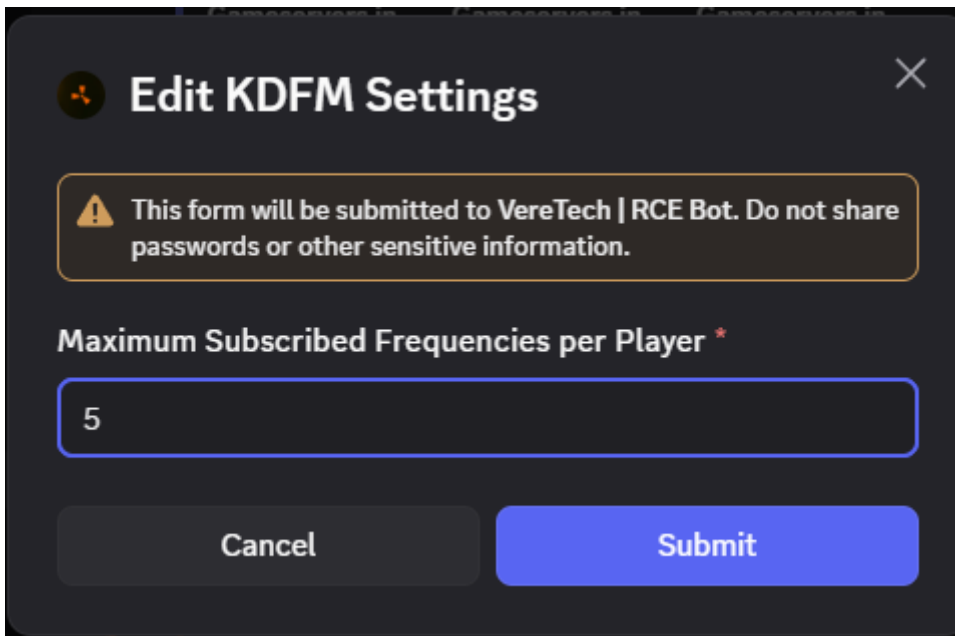

By clicking on "Toggle Enabled", the enabled status will toggle on or off.

By clicking on "Edit Settings", you will see the following screen to configure the max subscribed frequencies per player: