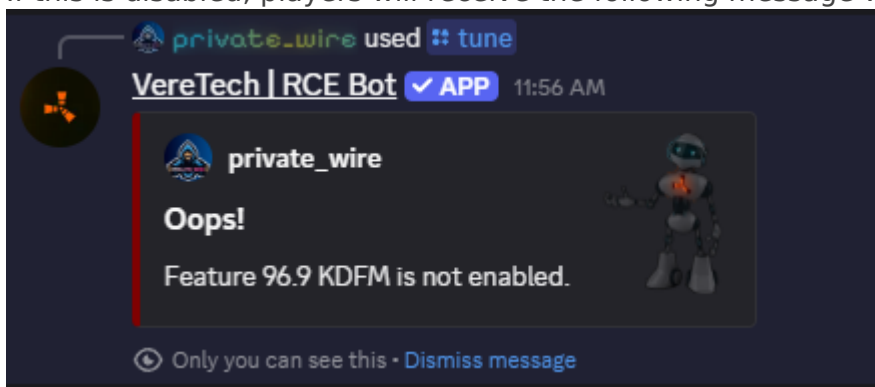

# Setting Up 96.9 KDFM

## Introduction

96.9 KDFM is a premium feature, designed to allow your players to subscribe to in-game frequencies and receive alerts into their Discord DM's when a frequency is triggered.

## Getting Started

By using `/settings tune` in your discord and selecting the gameserver to configure, you are presented with the following options:

- Enabled: Turn the feature on or off for your gameserver, by default this is off.
  - If this is disabled, players will receive the following message when they try to use: