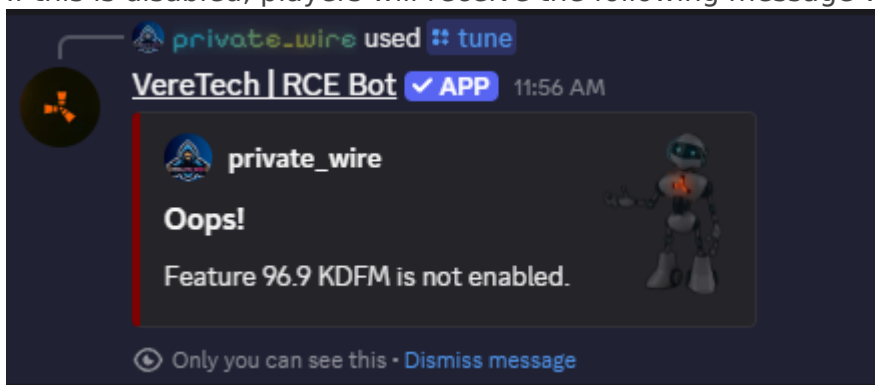

96.9 KDFM - RF Broadcaster Alerts (Premium)

- [Setting Up 96.9 KDFM](#)

Setting Up 96.9 KDFM

Introduction

96.9 KDFM is a premium feature, designed to allow your players to subscribe to in-game frequencies and receive alerts into their Discord DM's when a frequency is triggered.

Getting Started

By using `/settings tune` in your discord and selecting the gameserver to configure, you are presented with the following options:

- Enabled: Turn the feature on or off for your gameserver, by default this is off.
 - If this is disabled, players will receive the following message when they try to use: