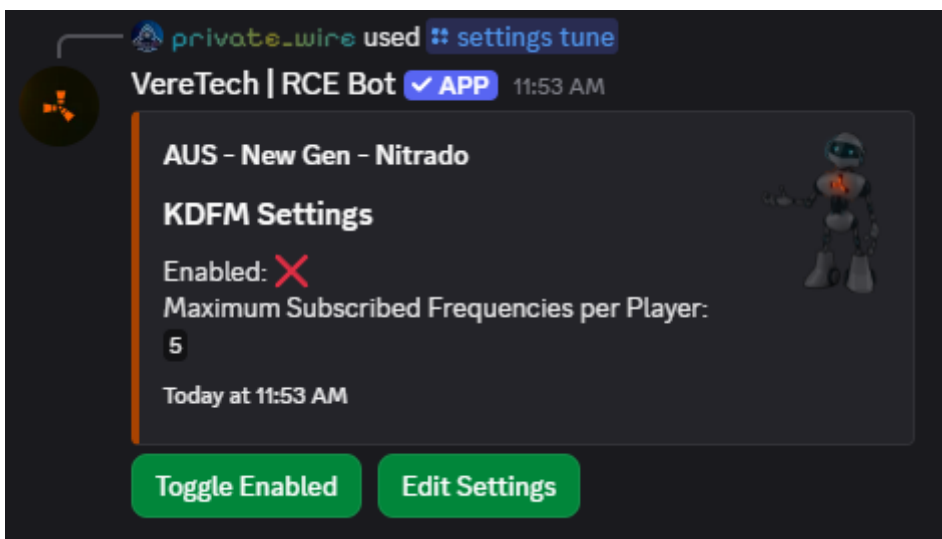

96.9 KDFM - RF Broadcaster Alerts (Premium)

- [Setting Up 96.9 KDFM](#)

Setting Up 96.9 KDFM

Introduction

96.9 KDFM is a premium feature, designed to allow your players to subscribe to in-game frequencies and receive alerts into their Discord DM's when a frequency is triggered.

Getting Started

By using `/settings tune` in your discord and selecting the gameserver to configure, you are presented with the following options:

- Enabled: Turn the feature on or off for your gameserver, by default this is off.
 - If this is disabled, players will receive the following message when they try to use:

By clicking on "Toggle Enabled", the enabled status will toggle on or off.

By clicking on "Edit Settings", you will see the following screen to configure the max subscribed frequencies per player: