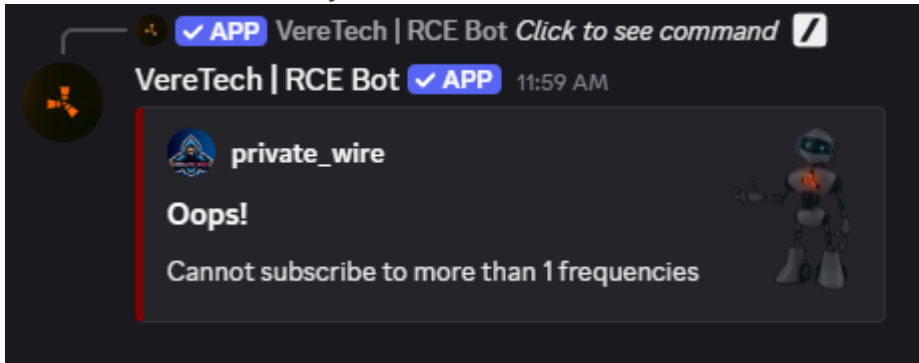

- When a player tries to subscribe to a new frequency when they have already reached their max, they will see: